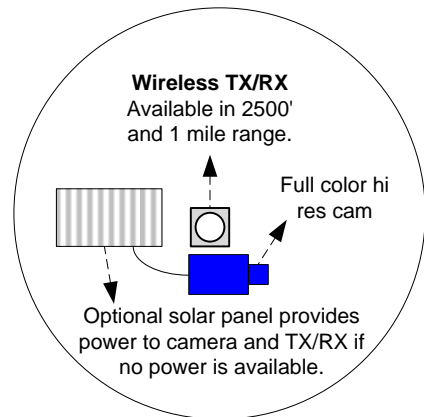

## OVERVIEW

- Stationary or PTZ(pan tilt zoom) cameras available
- Safety on the course, e.g. heat strokes, lightning strikes, heart attacks etc
- Cameras can be mounted on all 18 holes (T-box, fairway and/or greens)
- View all 18 holes from one location back at Pro Shop
- Record professional events to video on DVD
- Less work for Rangers
- PTZ cams allow for long range zooming and 360 degree panning
- Remotely zoom and rotate all PTZ cameras from back at pro shop.
- Secure wireless transmission of all video

Fairway  
(par 5 example)

Line of Site wireless transmission of video signal between access points and back to Pro Shop

Fairway Cam

**Wireless Access Point**  
Omni directional (1300')  
90 degree (2500')