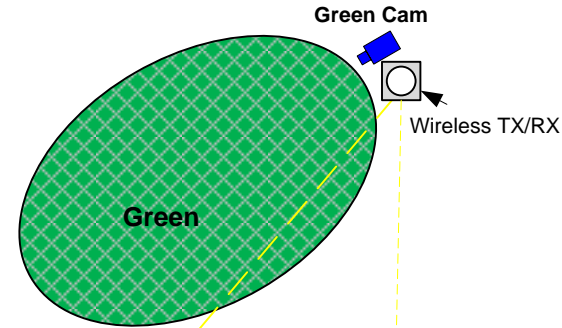

## OVERVIEW

- Stationary or PTZ(pan tilt zoom) cameras available
- Safety on the course, e.g. heat strokes, lightning strikes, heart attacks etc
- Cameras can be mounted on all 18 holes (T-box, fairway and/or greens)
- View all 18 holes from one location back at Pro Shop
- Record professional events to video on DVD
- Less work for Rangers
- PTZ cams allow for long range zooming and 360 degree panning
- Remotely zoom and rotate all PTZ cameras from back at pro shop.
- Secure wireless transmission of all video

Fairway  
(par 5 example)

Line of Site wireless transmission of video signal between access points and back to Pro Shop

Fairway Cam

**Wireless Access Point**  
Omni directional (1300')  
90 degree (2500')

**RVS Server**

All images captured, monitored, stored and retrieved at RVS Server. Software included. Also accessible remotely via high speed internet connection. Monitor all 18 holes from this one location.