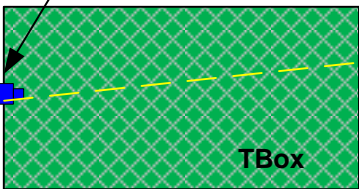

Fairway  
(par 5 example)

Line of Site wireless transmission of video signal between access points and back to Pro Shop

Fairway Cam

**Wireless Access Point**  
Omni directional (1300')  
90 degree (2500')

**RVS Server**

All images captured, monitored, stored and retrieved at RVS Server. Software included. Also accessible remotely via high speed internet connection. Monitor all 18 holes from this one location.

**Tbox Cam**  
PTZ / Zoom halfway down fairway

**Long range wireless TX/RX video transmitter (up 2500')**

This drawing and design is the exclusive property of NTI. No part may be copied or reproduced for any reason without written permission from NTI directly. Copyright 2005-2010